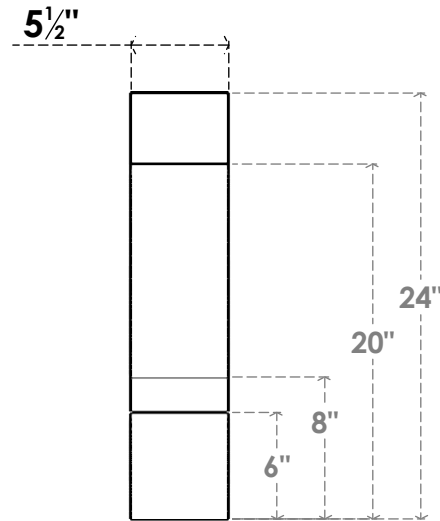

ITEM NUMBER: BRCPC055X18000X24000BOA

5 1/2"W X 18"D X 24"H BALBOA ARCHITECTURAL GRADE PVC CLOSED KNEE BRACE

SIDE PROFILE

FRONT PROFILE

ISOMETRIC

EKENA MILLWORK
2300 WEST MAIN ST.
CLARKSVILLE, TX 75426
TOLL FREE: 866-607-0453
WWW.EKENAMILLWORK.COM