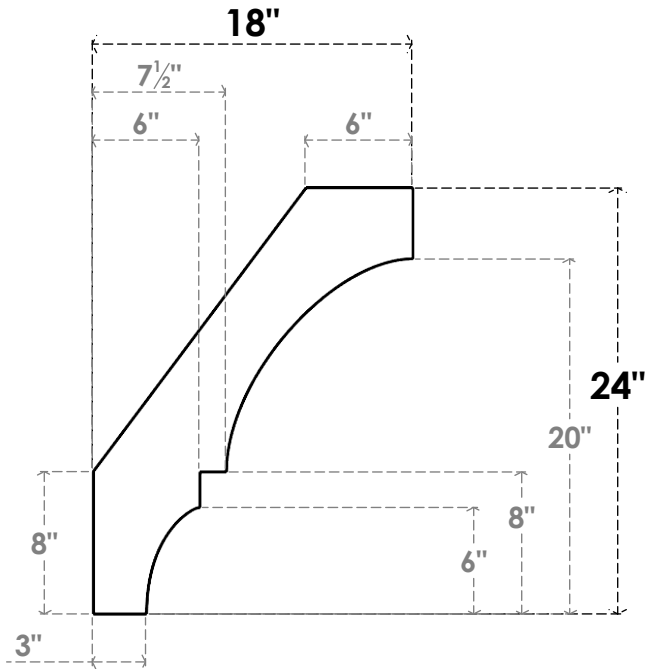

ITEM NUMBER: BRCPC055X18000X24000BOA

5 1/2"W X 18"D X 24"H BALBOA ARCHITECTURAL GRADE PVC CLOSED KNEE BRACE

SIDE PROFILE

FRONT PROFILE

ISOMETRIC

EKENA MILLWORK
2300 WEST MAIN ST.
CLARKSVILLE, TX 75426
TOLL FREE: 866-607-0453
WWW.EKENAMILLWORK.COM